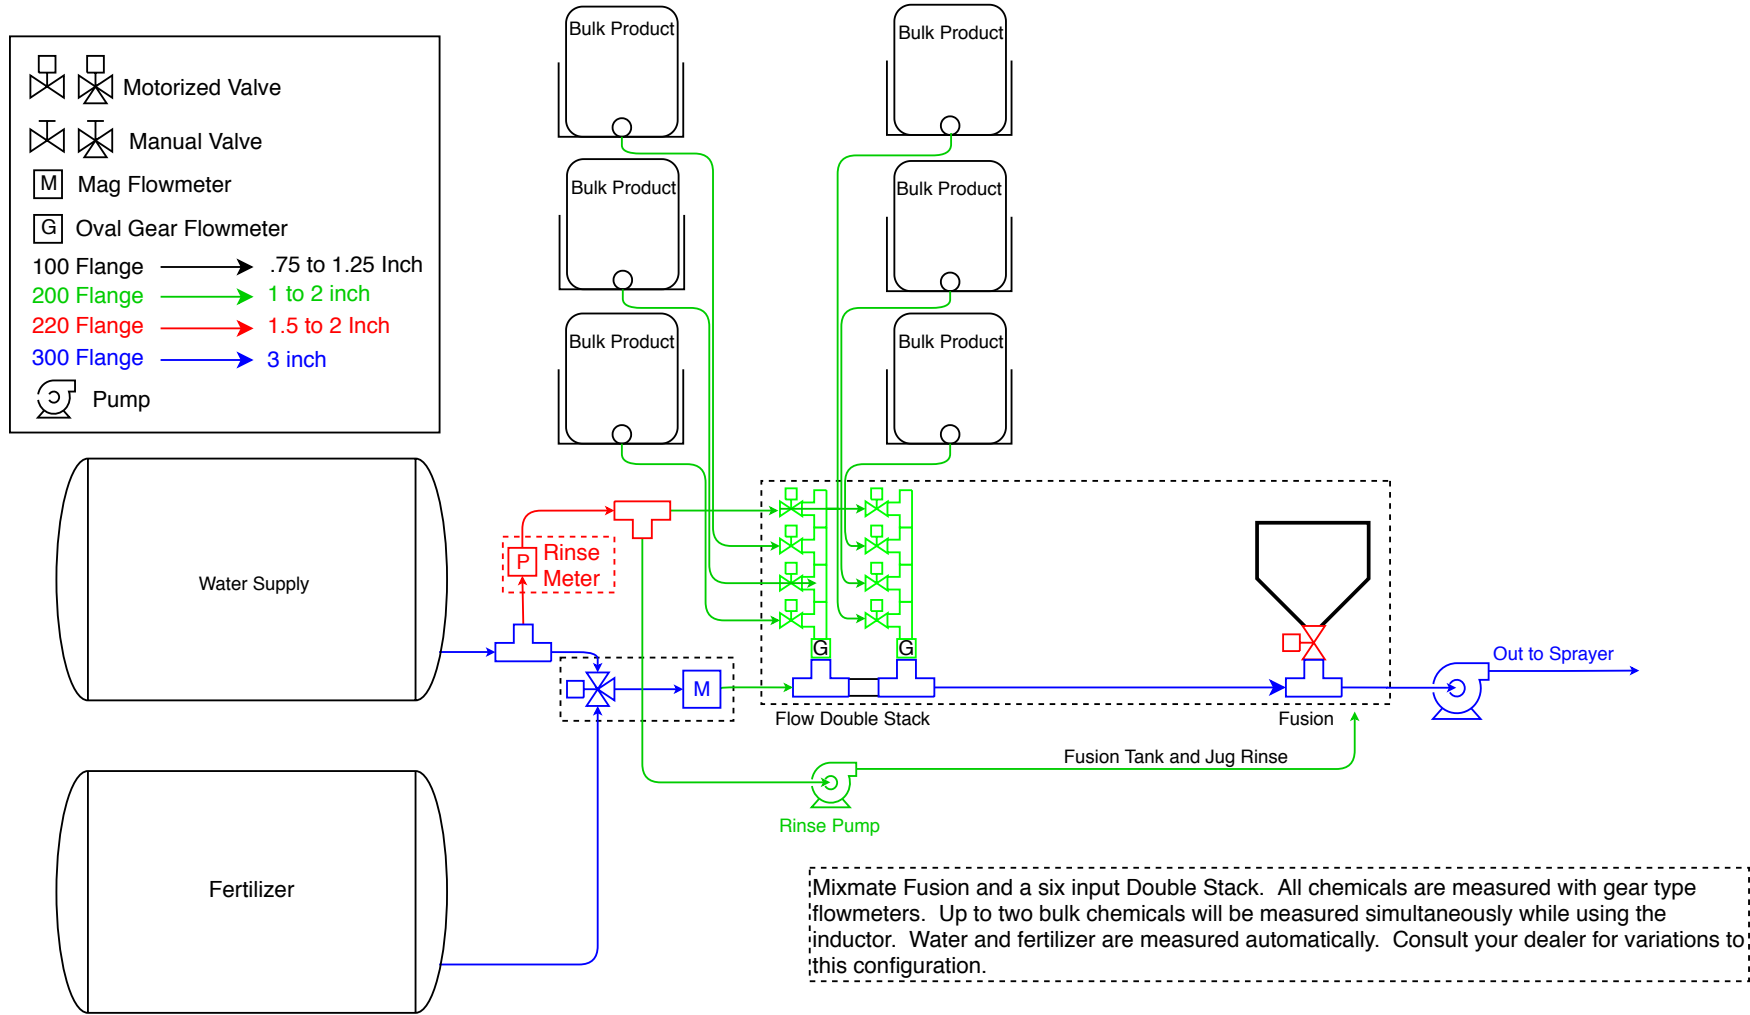

Mixmate Fusion 6 Input Double Stack with Fertilizer Plumbing Diagram

The Rinse Pump supplies pressurized rinse water to the Inductor and jug rinse.
 Kits: K1a, K3, K18, 2-K46, K34, K53, K33